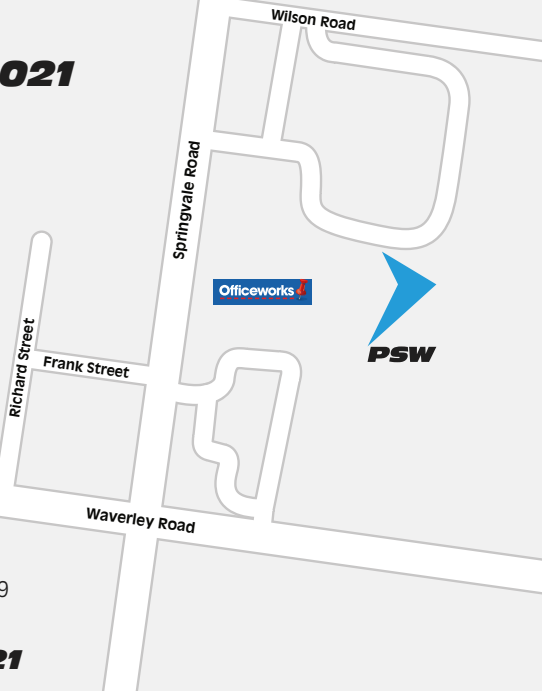

## NEW LOCATION PSW WAVERLEY

342-350 Springvale Road  
Glen Waverley VIC 3150  
*(Behind Officeworks)*  
(03) 9768 0335

Scan the QR code to  
add our contact details →

**FIRST DAY OF TRADING**  
**9AM FRIDAY APRIL 30, 2021**

## OLD LOCATION

288-290 Stephenson Road Mount Waverley VIC 3149

**LAST DAY OF TRADING**  
**5PM SATURDAY APRIL 24, 2021**

**SHOP NOW**  
**PSW.COM.AU**

**PSW**  
MAKING YOUR SCHOOL LOOK GREAT