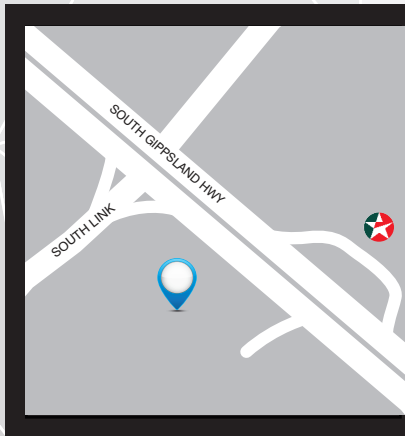

WE ARE MOVING

**100 METRES FROM
OUR EXISTING STORE**

NEW LOCATION

**UNIT 1, 9-11 SOUTH LINK,
DANDENONG SOUTH,
VIC 3175 TEL (03) 9768 0343**

**OPEN FROM
MONDAY
FEBRUARY 17th
2020**

PSW.COM.AU *Save Time, Shop Online!*